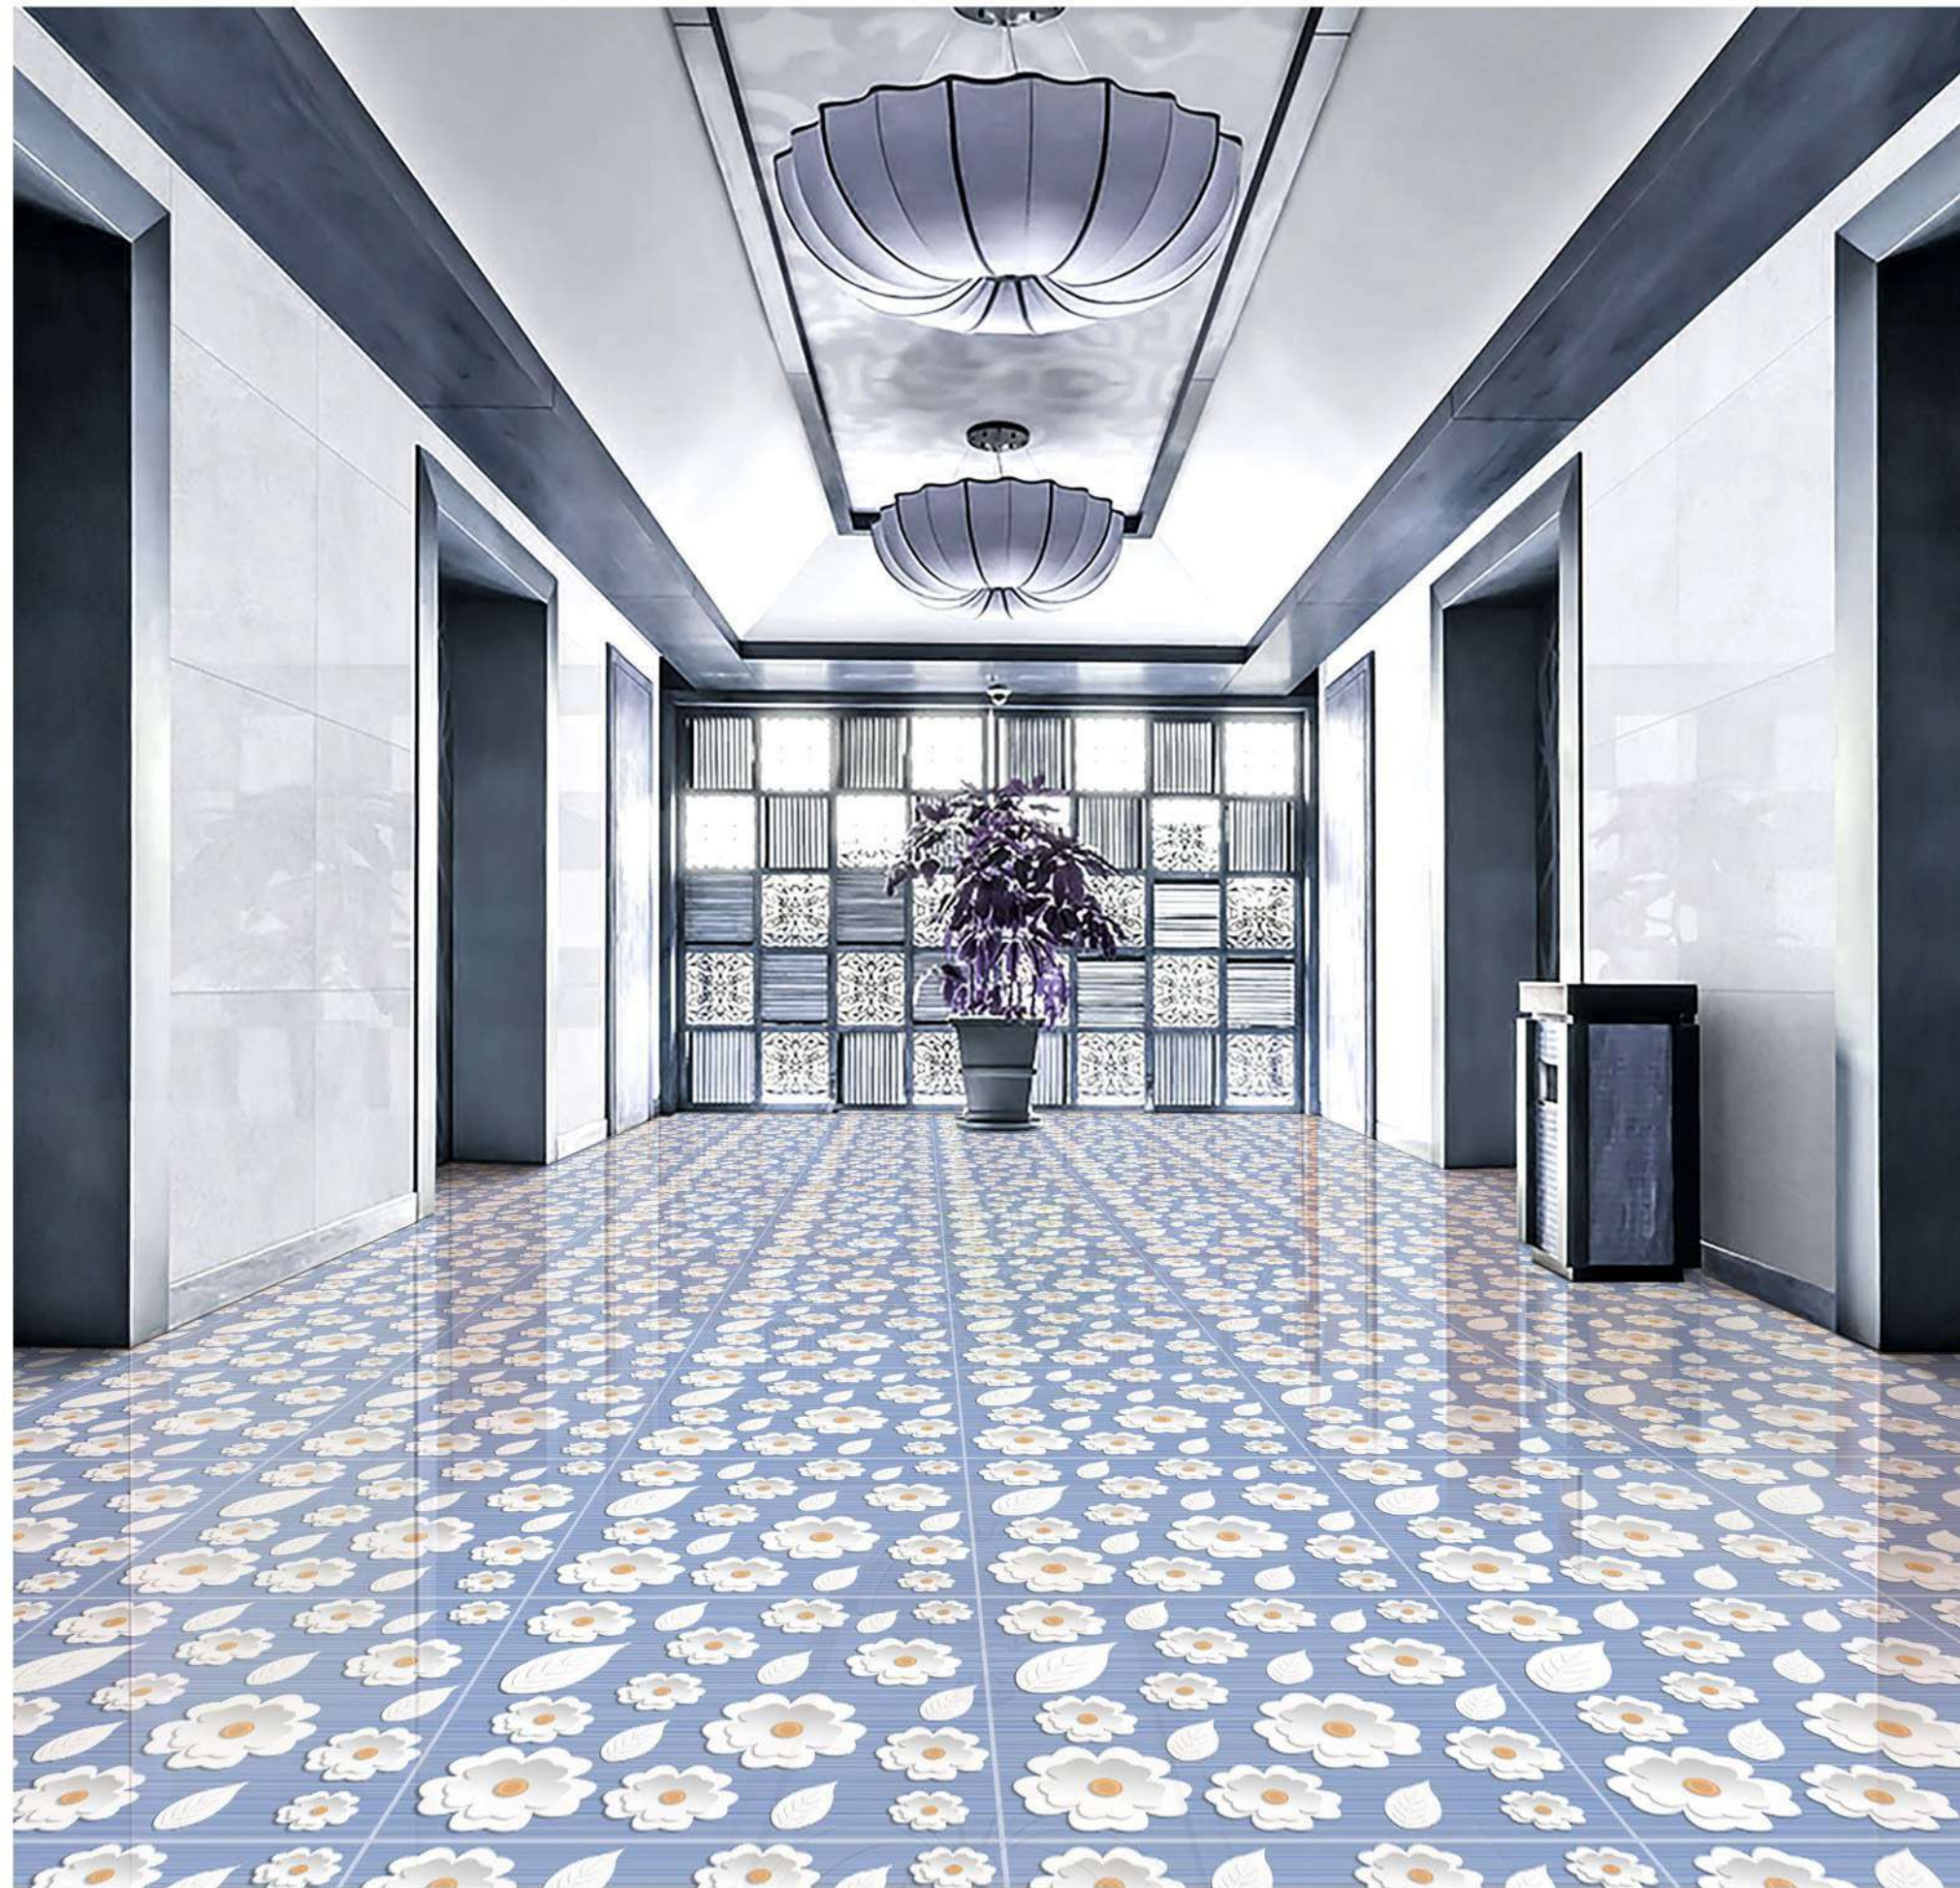

EMPIRE BLUE

Glazed Vitrified Tiles

60x60cm

ne^ora