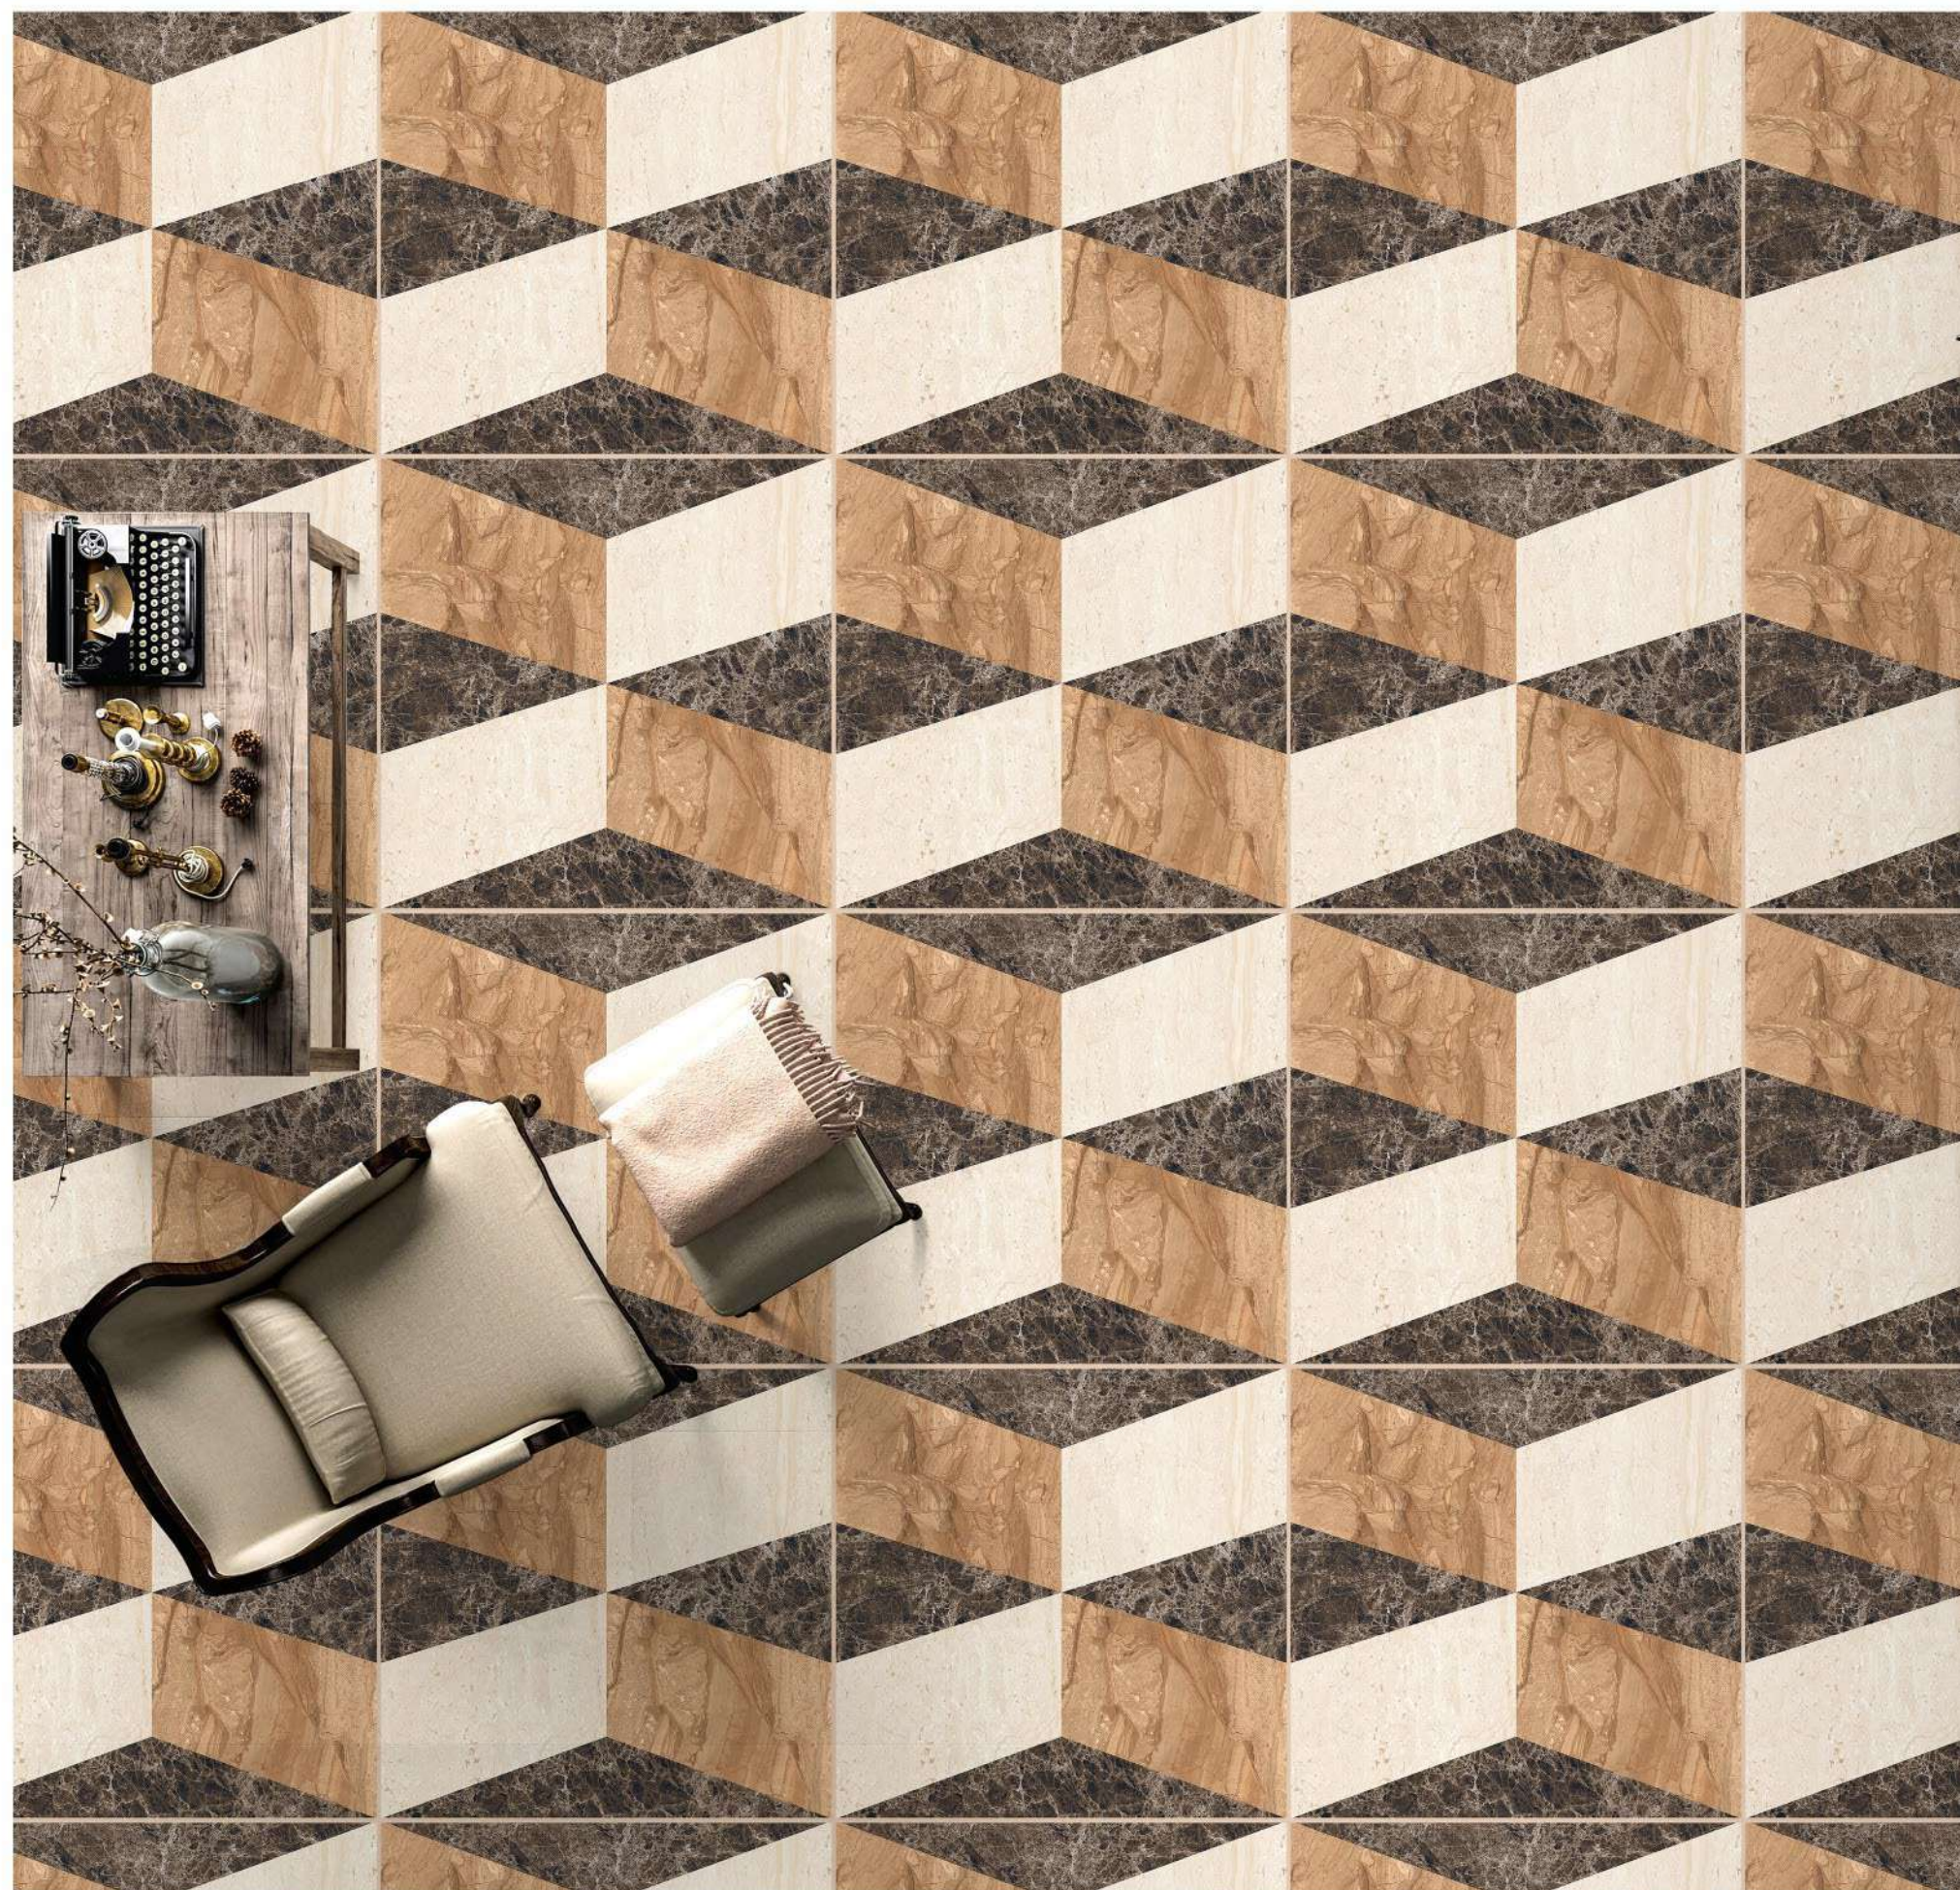

Glazed Vitrified Tiles

60x60cm

DUSKY WAVES

Glazed Vitrified Tiles

60x60cm

EMPIRE BLUE

Glazed Vitrified Tiles

60x60cm